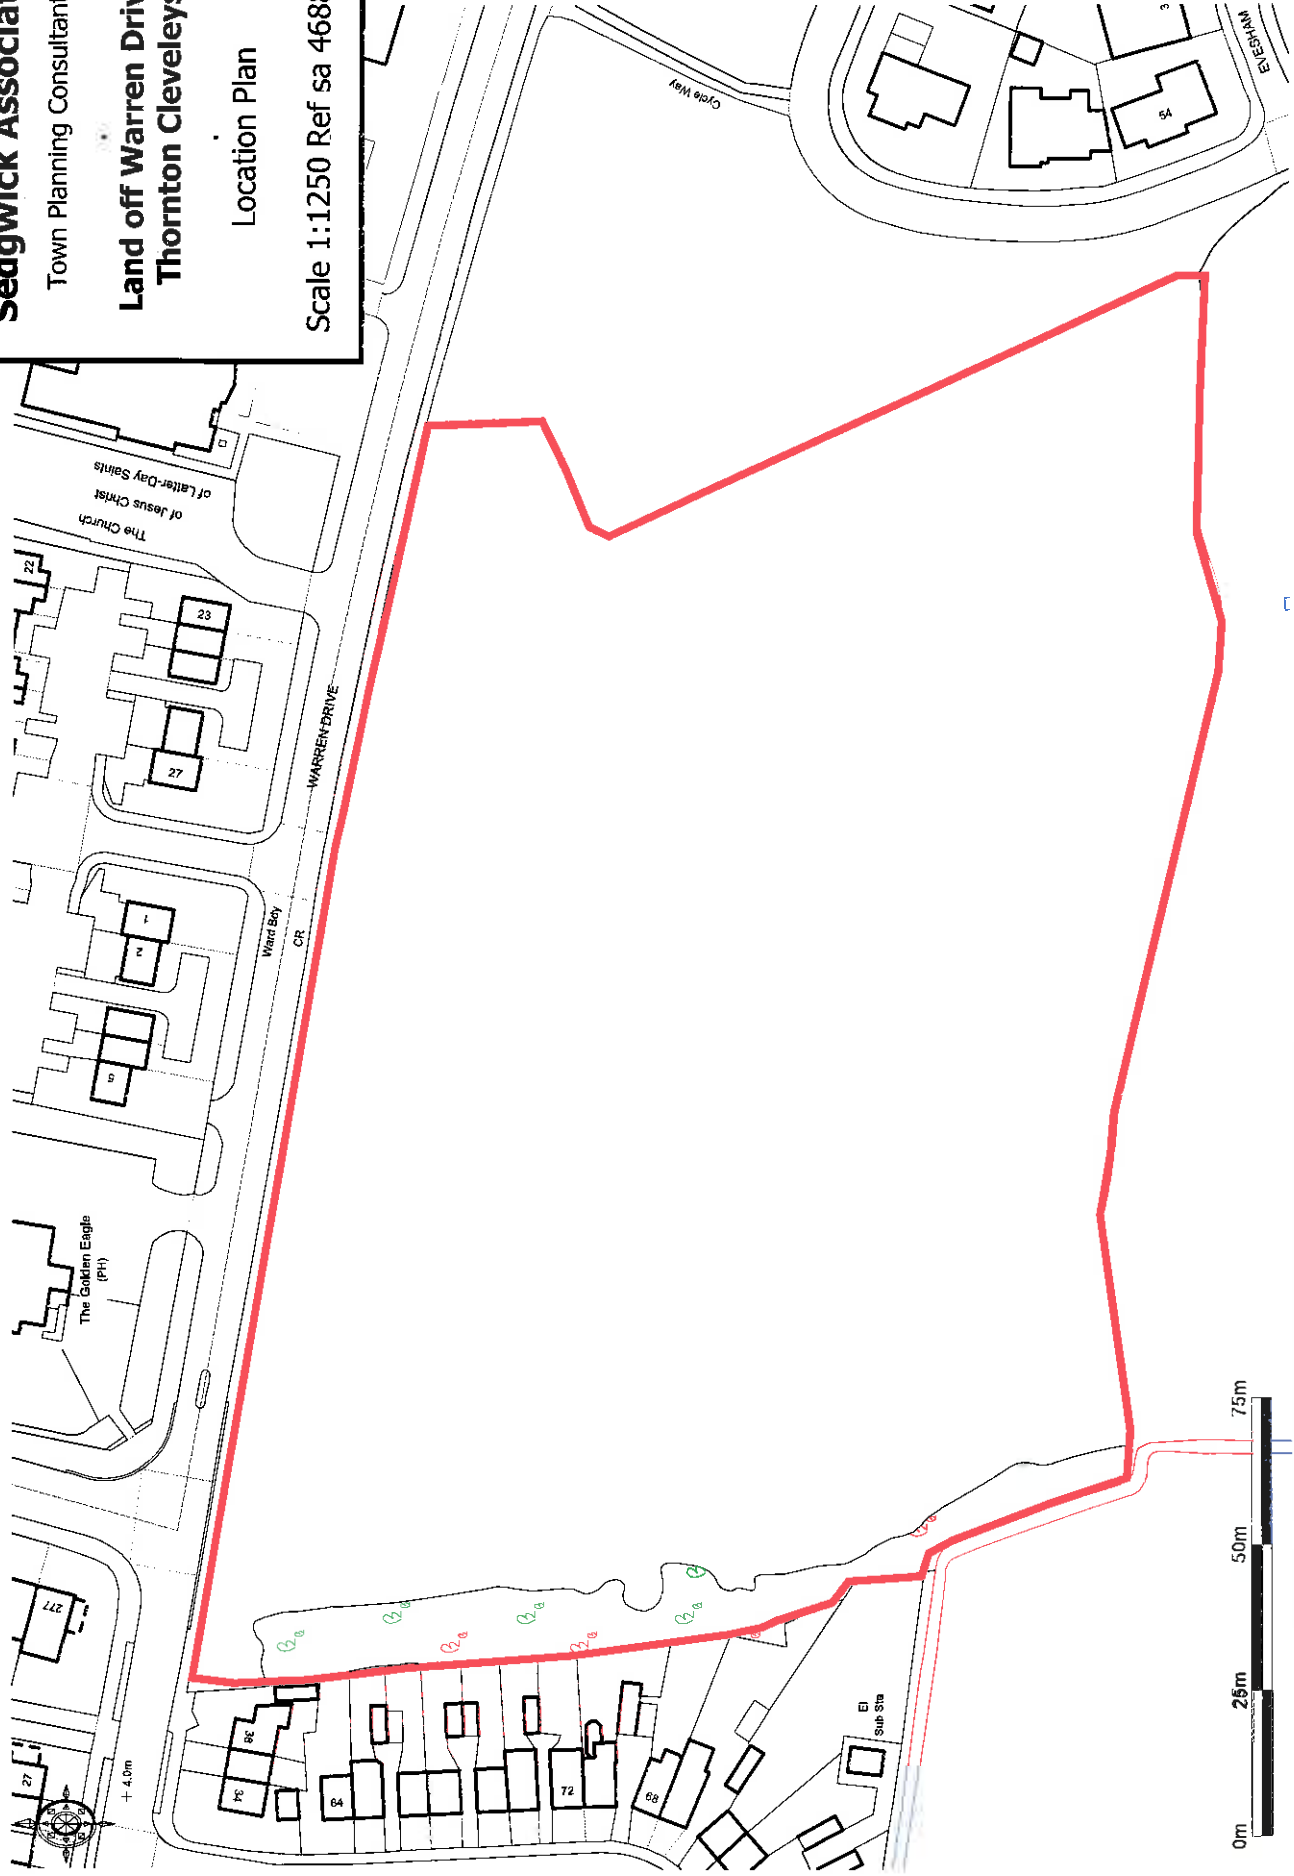

**Sedgwick Associates**  
 Town Planning Consultants  
**Land off Warren Drive,  
 Thornton Cleveleys**  
 Location Plan  
 Scale 1:1250 Ref sa 4688 01

Urbanair Survey © Crown Copyright 2017. All rights reserved. License number 100022432. Printed Scale - 1:1250